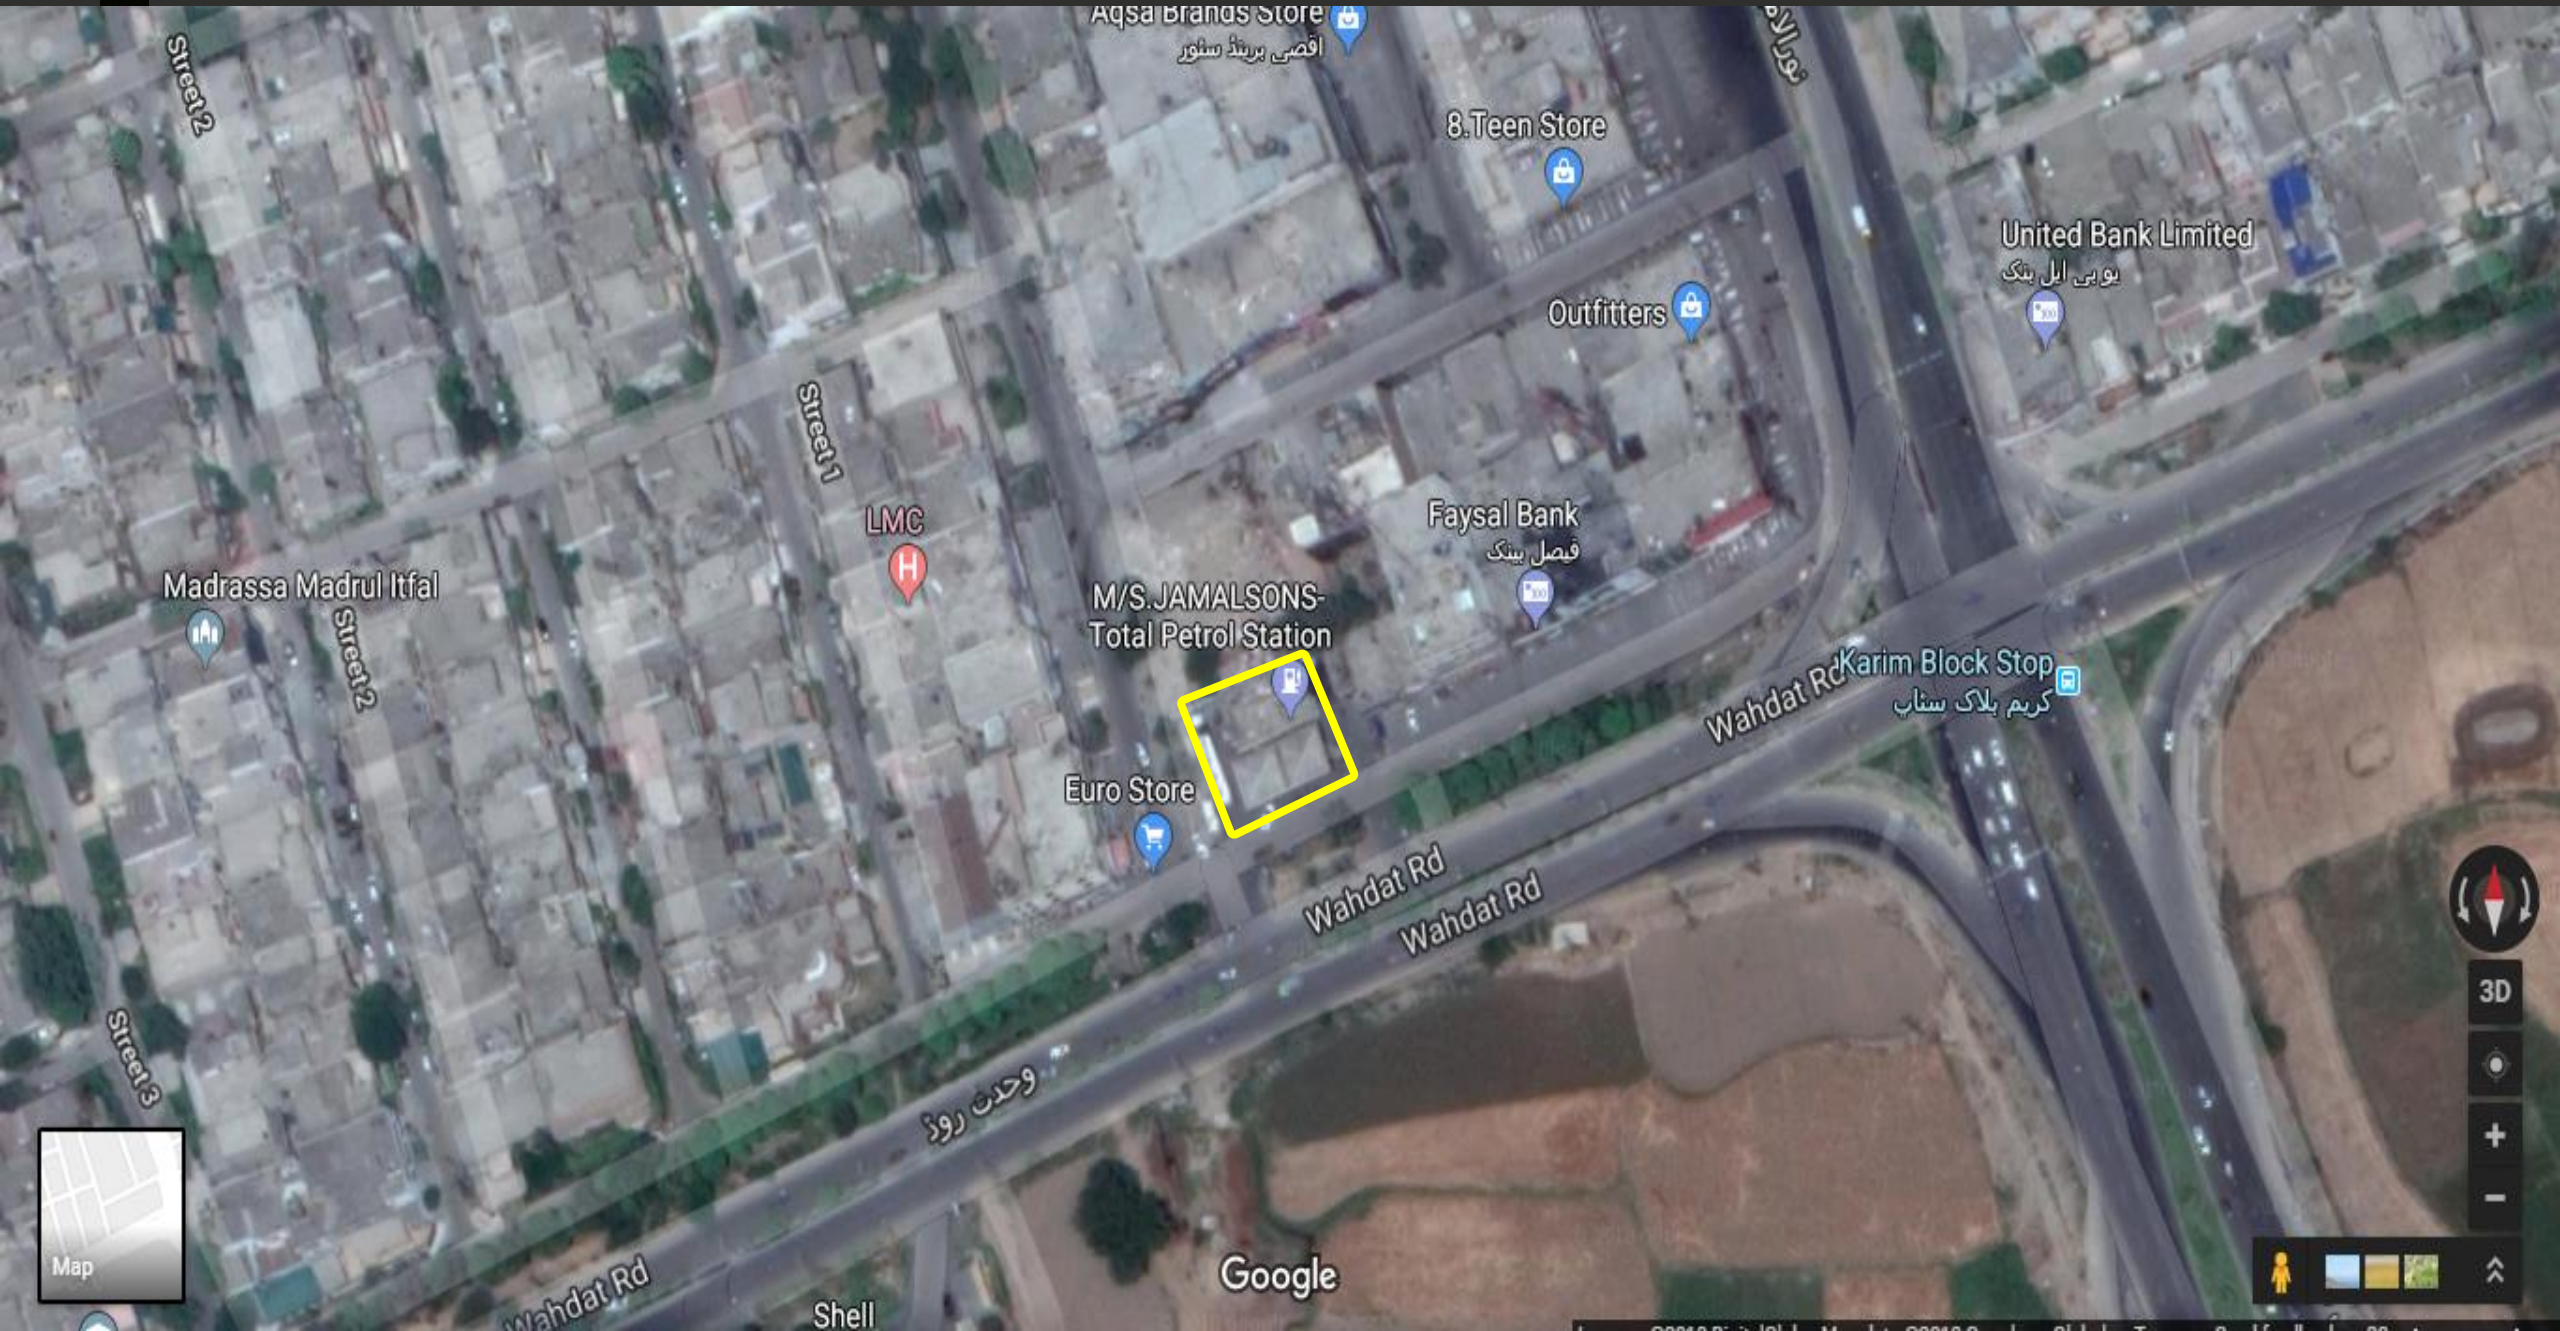

1- Karim Block AIT