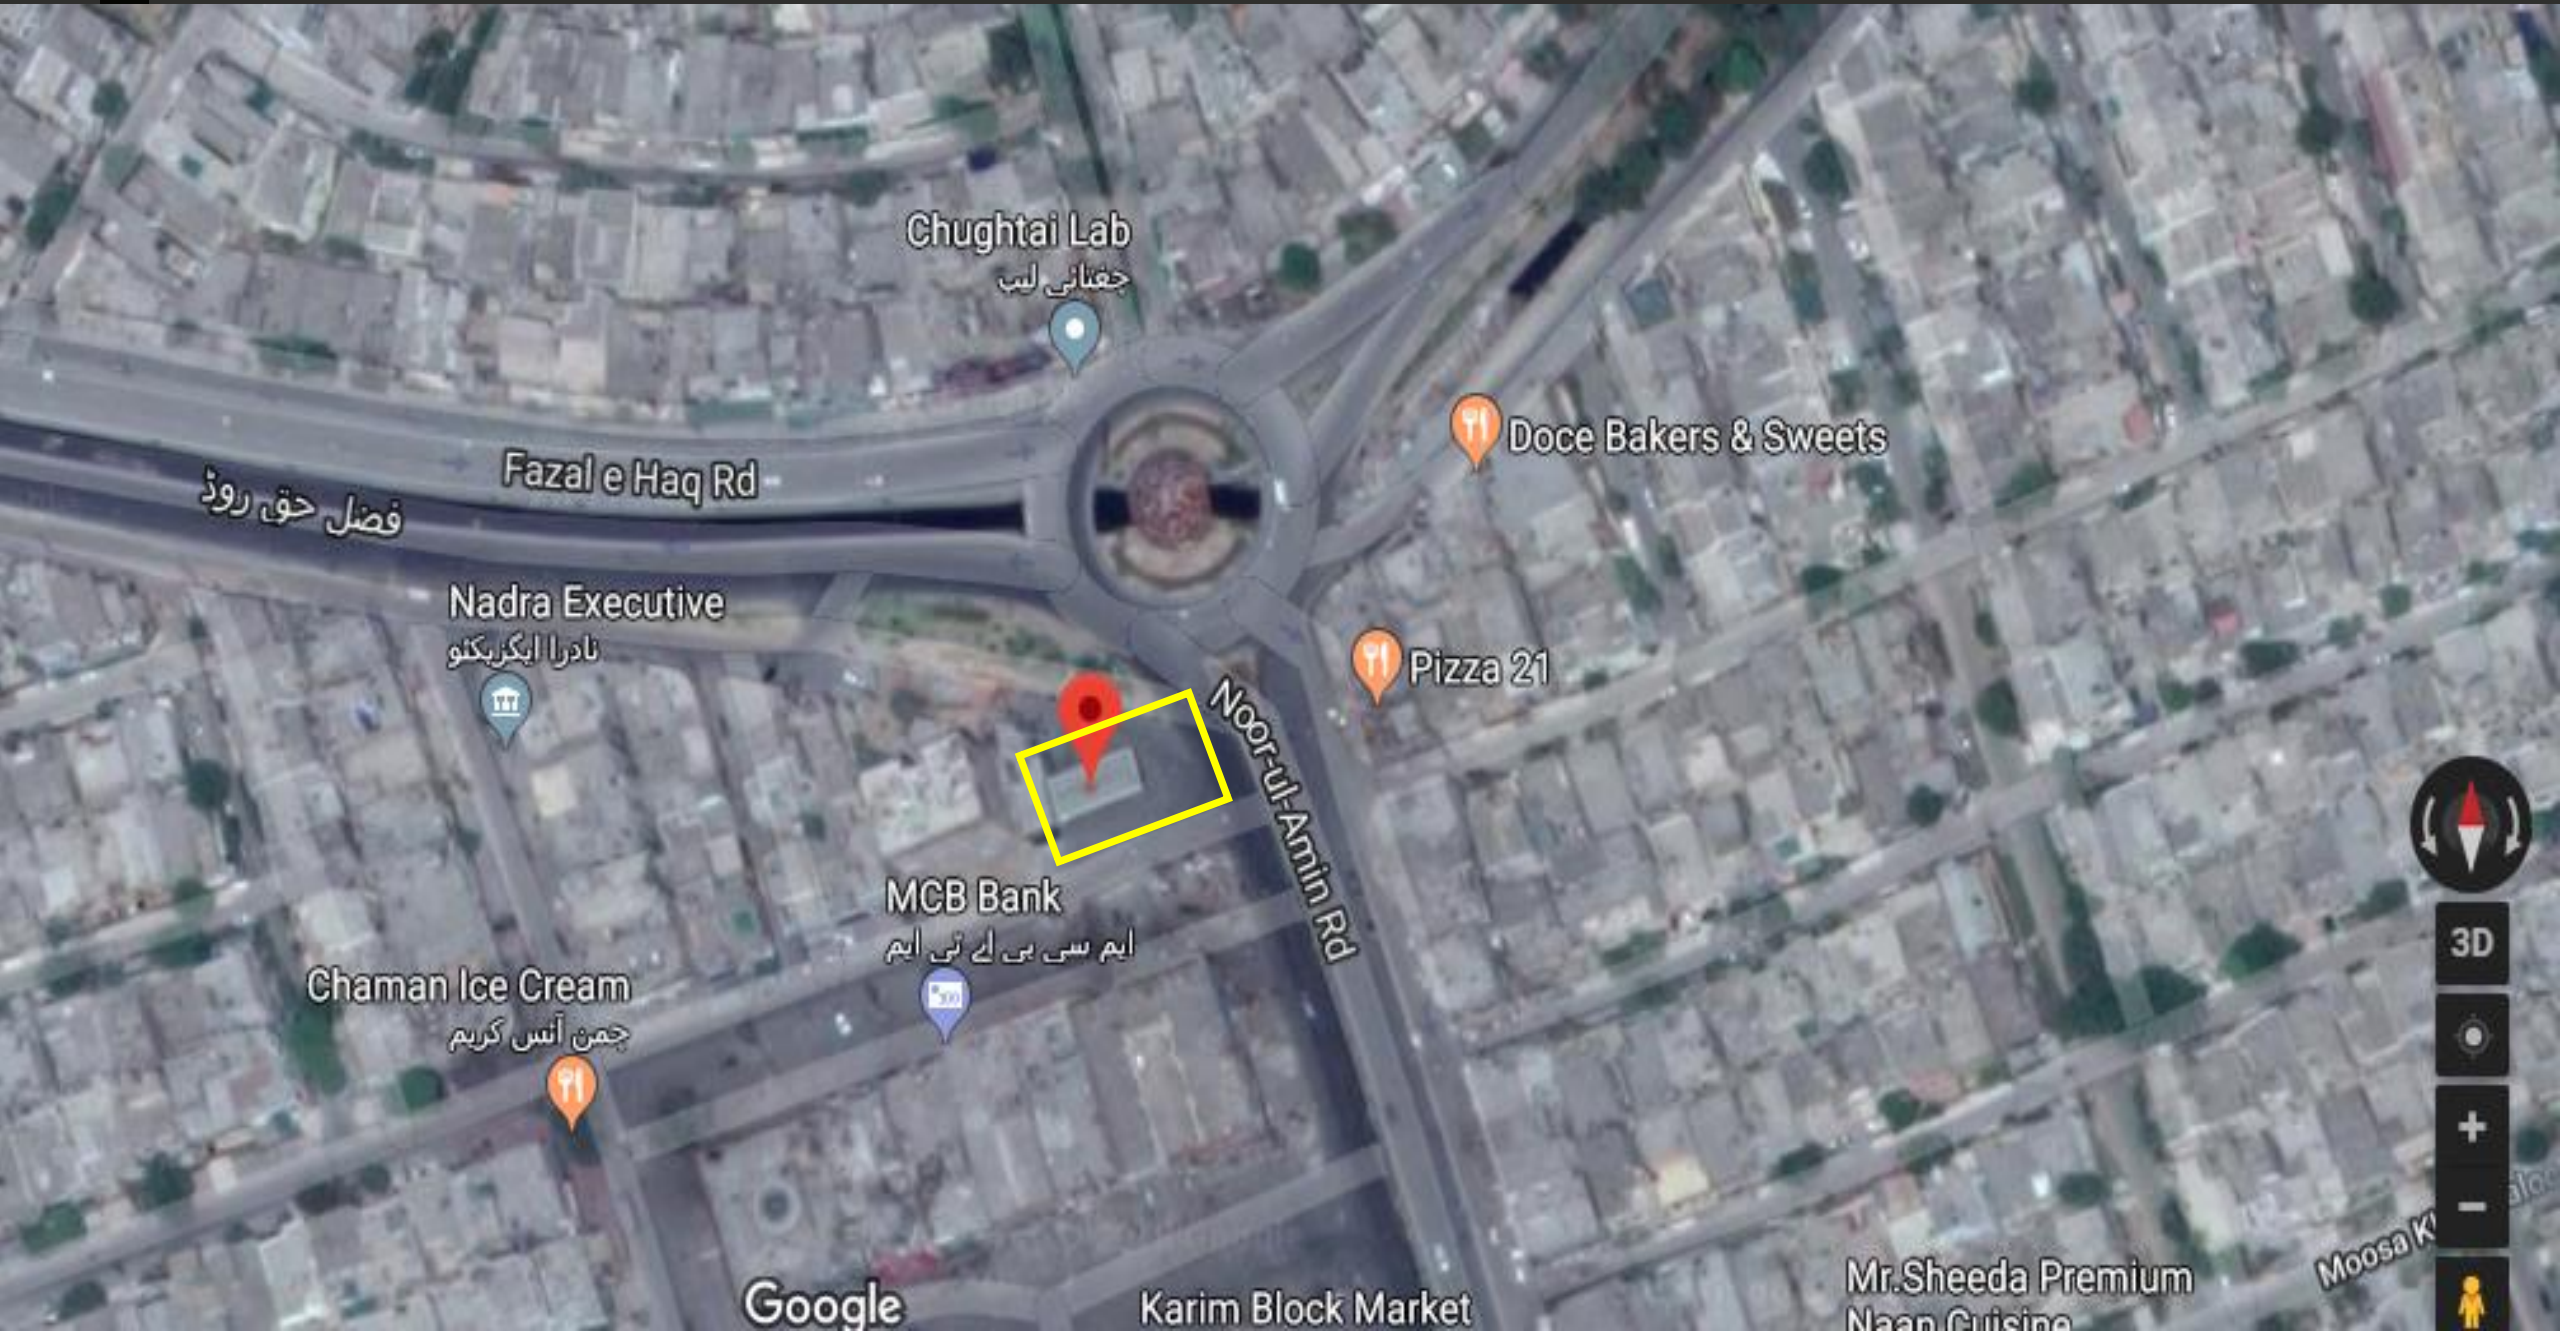

55-A Karim Block

Chughtai Lab

چغتائی لیب

Fazal e Haq Rd

فضل حق روڈ

Doce Bakers & Sweets

Nadra Executive

نادرا ایگزیکٹو

Pizza 21

Noor-ul-Amin Rd

MCB Bank

ایم سی بی اے ٹی ایم

Chaman Ice Cream

چمن آئس کریم

Google

Karim Block Market

Mr. Sheeda Premium
Naan Cuisine

Moosa K...