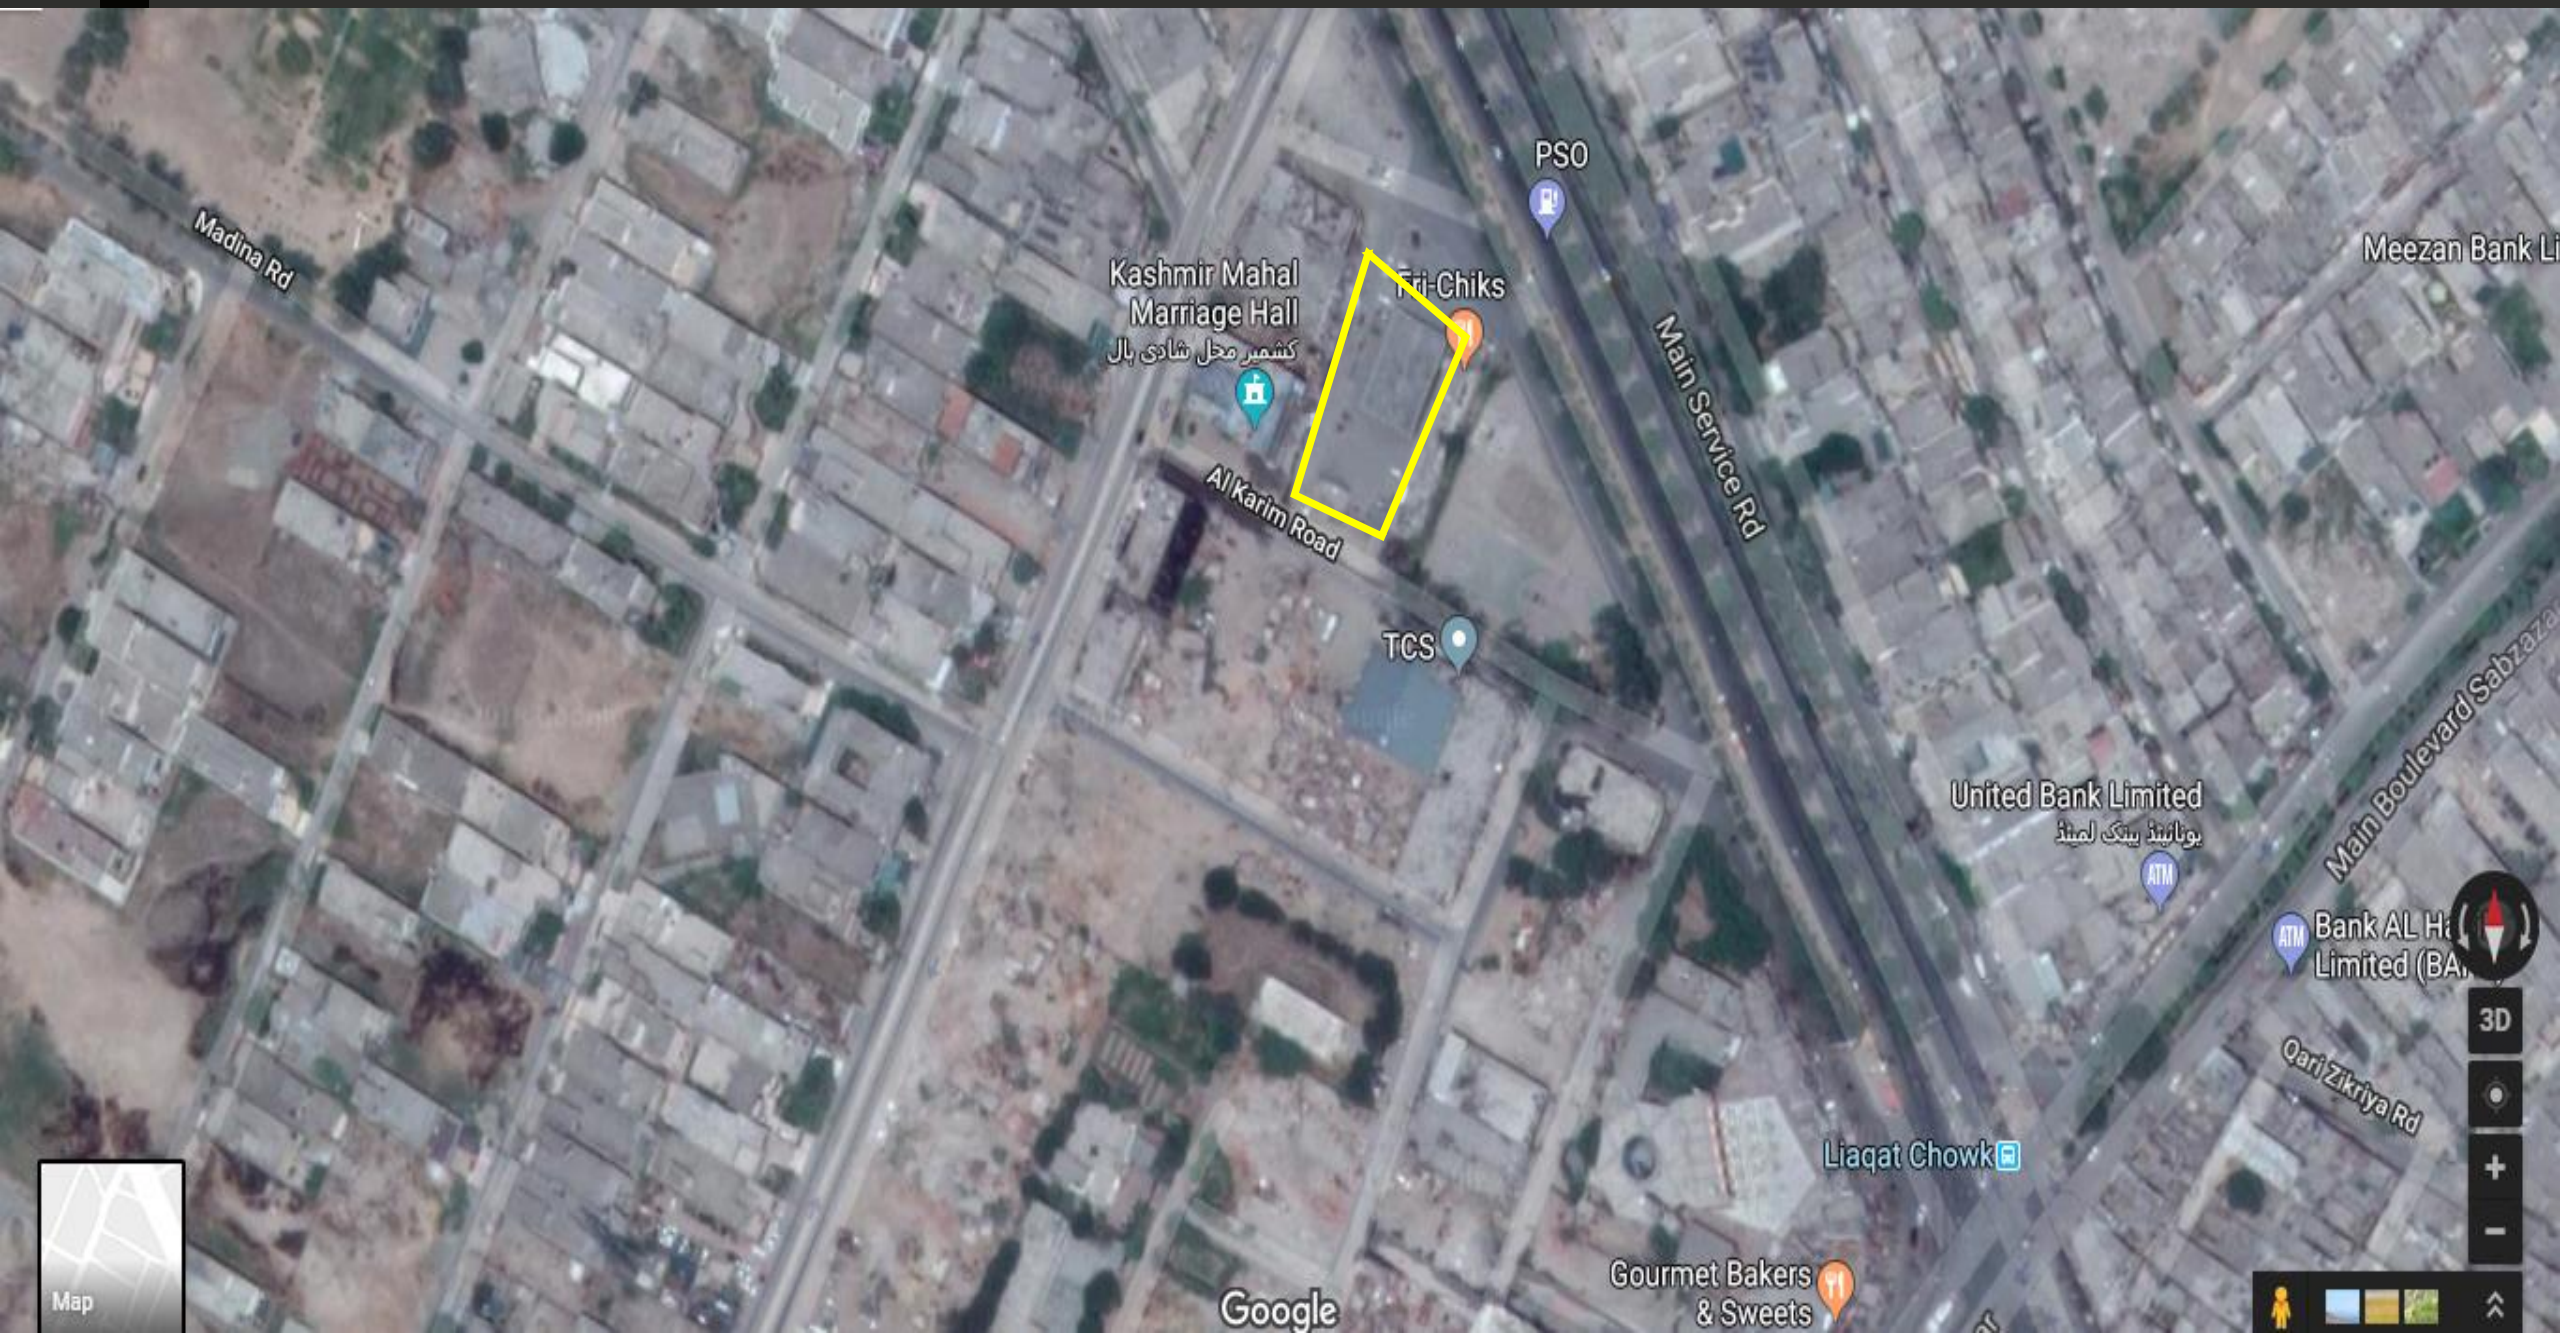

Shell
شیل پٹرول سٹیشن

Truck Stand Rd

Lmk Goods
Transport Company

esahulat 63113

ate Windows

Google

After

Liaqat Chowk 1 Civic Center Sabzazar