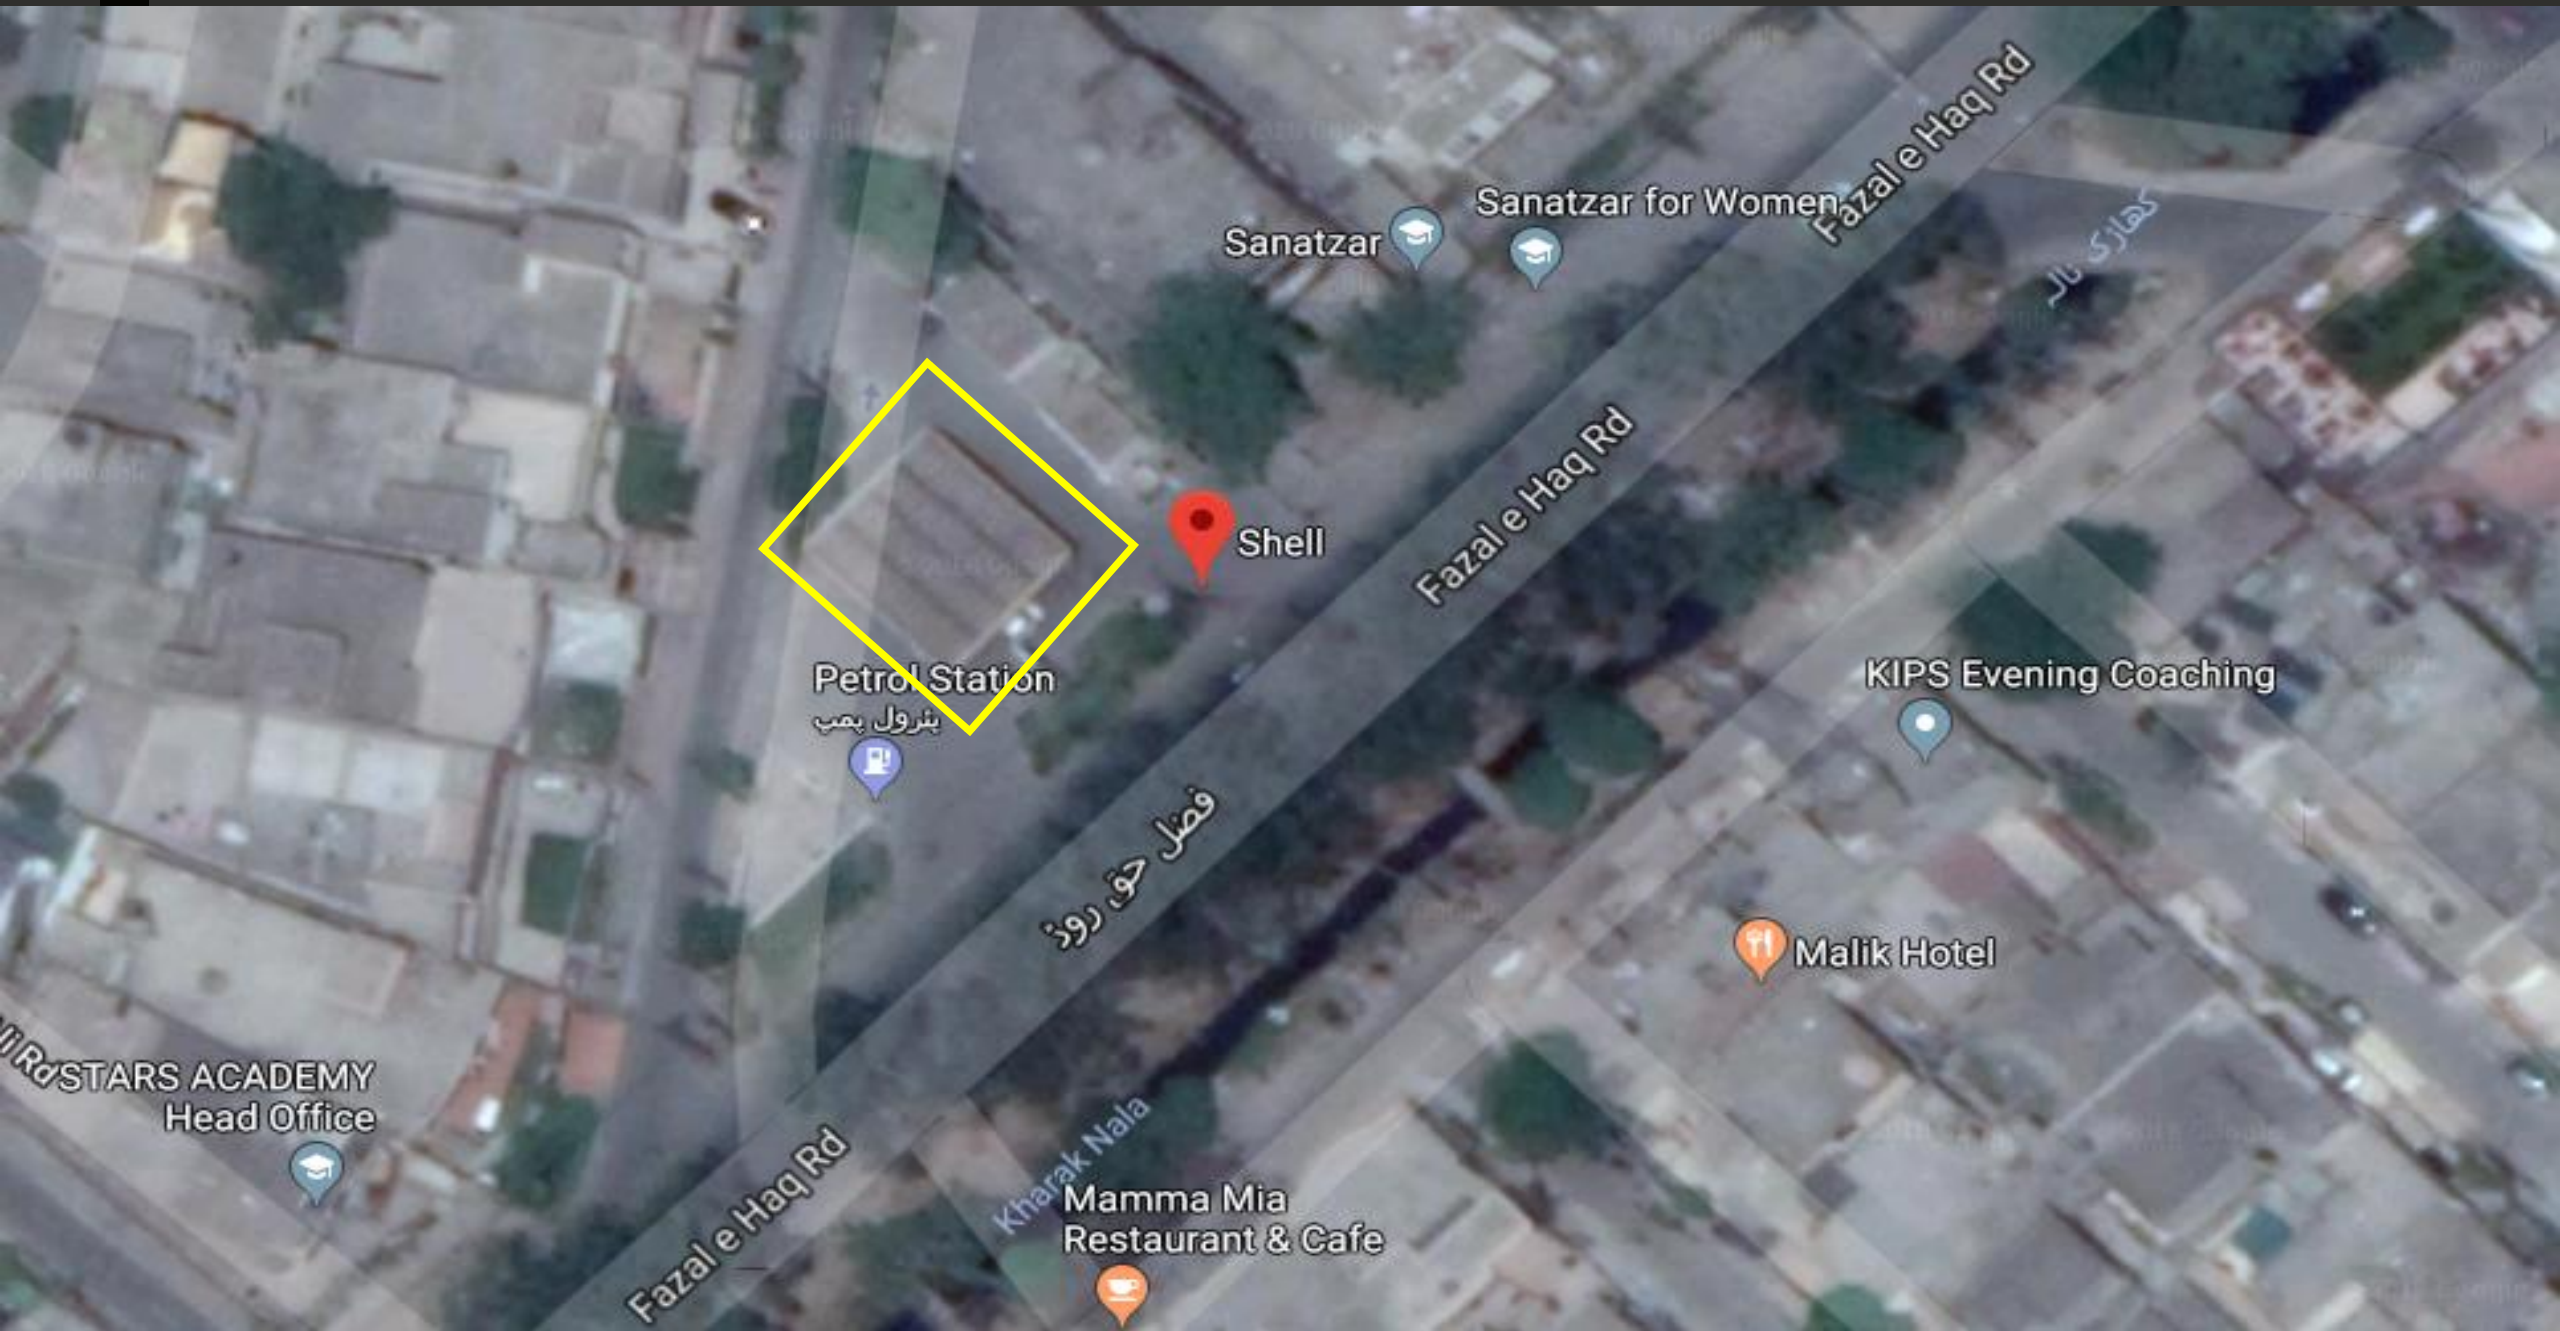

22-A Kashmir AIT